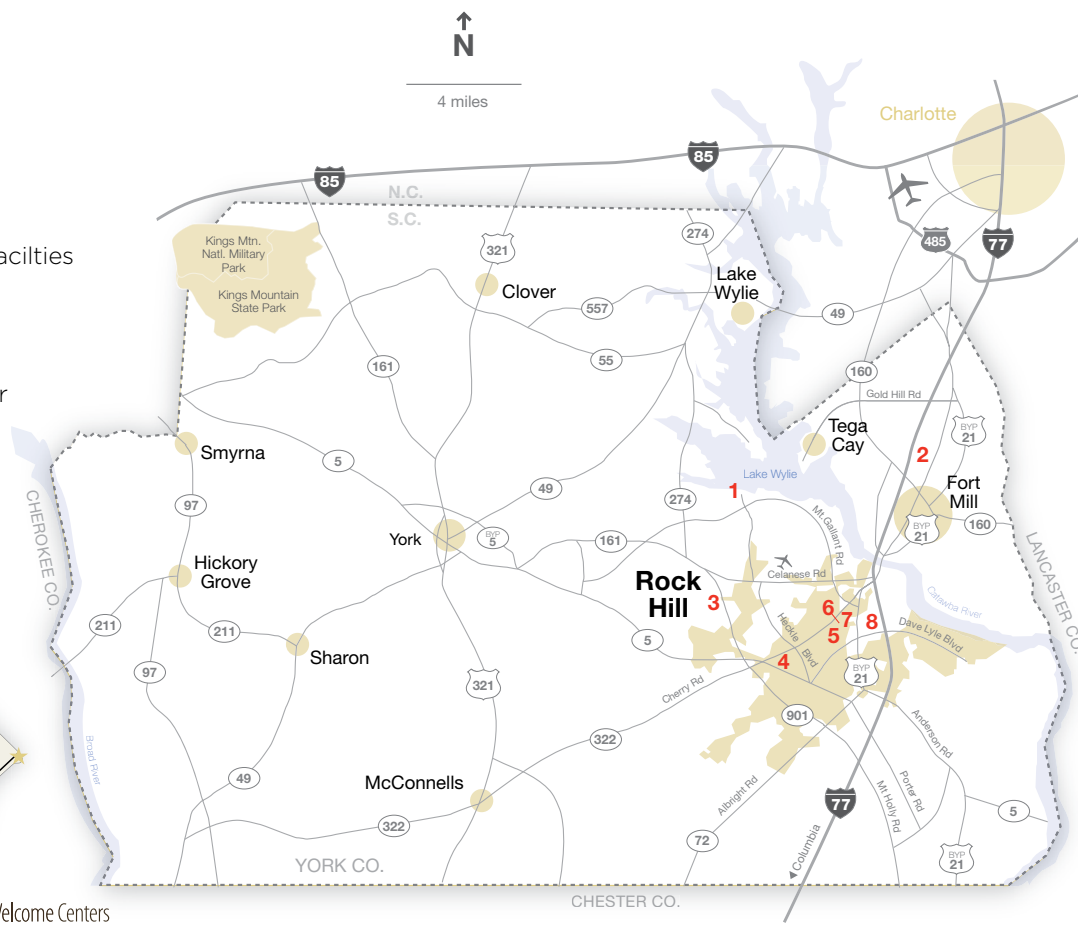

Sports

Facilities Guide

Rock Hill / York County, SC

www.visityorkcounty.com

Contents

- | | |
|--|--|
| <p>1 Area Must-Sees
Featured York County Attractions</p> <p>2 Baseball
Featured facilities:
Knight's Stadium and WU Baseball Stadium</p> <p>3 Boating & Fishing
Featured facility: Lake Wylie
Disc Golf
Featured facility: WU Disc Golf Course</p> <p>4 Soccer
Featured facility: Manchester Meadows
Horseshoe</p> | <p>5 Softball
Featured facility: Cherry Park</p> <p>6 Swimming
Featured facility: Rock Hill Aquatics Center
Tennis
Featured facility: Rock Hill Tennis Center</p> <p>7 Track & Field
Featured facility: WU Track & Field Complex
Football
Featured facility: RH District 3 Stadium</p> <p>8-9 Notable Area Sporting Events Meeting Spaces and Multi-Use Facilities</p> |
|--|--|

Facility Map

- 1 Lake Wylie
- 2 Knights Stadium
- 3 RH Aquatics Center
- 4 RH District 3 Stadium
- 5 Winthrop University Facilities
- 6 Cherry Park
- 7 Rock Hill Tennis Center
- 8 Manchester Meadows Soccer Complex